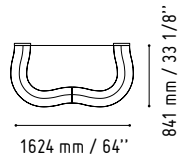

LUV22

80 - HIGH GLOSS GREEN

67 - WHITE PASTEL

WAVE

LUV49L

925 mm / 36 1/2"

858 mm / 33 7/8"

73 - HIGH GLOSS WHITE

67 - WHITE PASTEL

mini WAVE