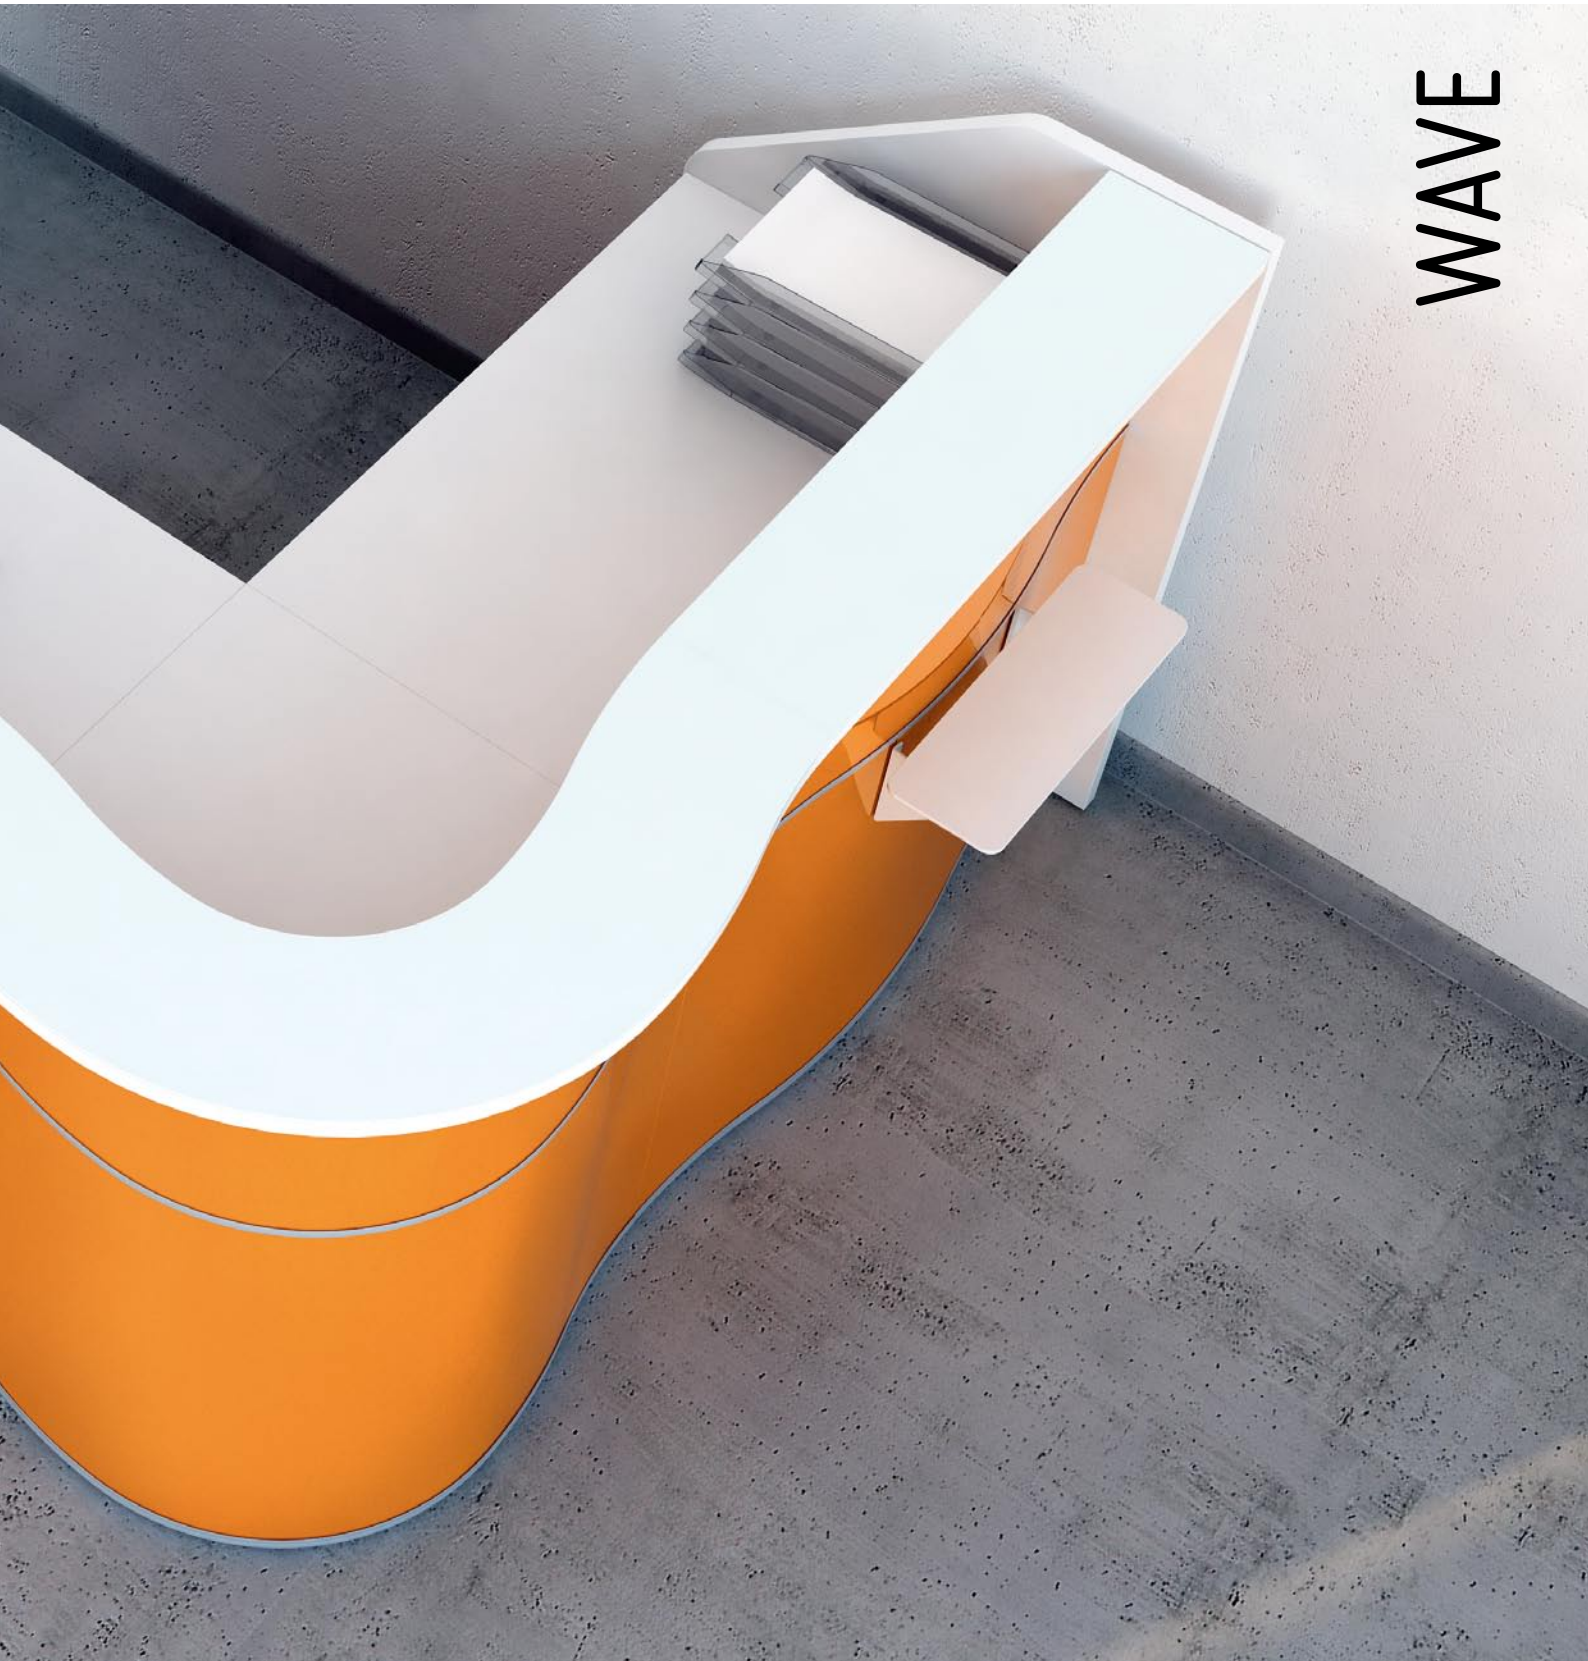

- 81 - HIGH GLOSS BURGUNDY
- 67 - WHITE PASTEL

The outstanding traits of the WAVE include its vibrant and live colors in an abundant variety of burgundy, white, green, orange. Individual spaces are colorfully defined since the Wave's ability to blend into any office space is unequivocal. A wide array of modular elements optimizes the flexibility of arrangements in all situations.

67 - WHITE PASTEL

mini WAVE

The wave reception was created with both enormous and compact office spaces in mind. This brilliant design synchronizes its functionality and esthetic properties.

# WAVE

LUV40P + 2xLUV09

2780 mm / 109 1/2\"/>

74 - HIGH GLOSS  
ORANGE

67 - WHITE PASTEL