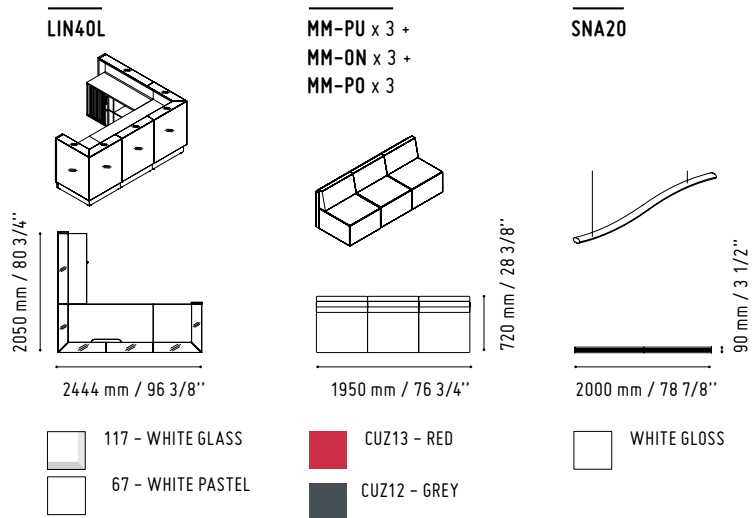

# 4

**LIN33L**

1122 mm / 44 1/4"

1856 mm / 73 1/8"

 135 - YELLOW GLAS

 26 - ALUMINIUM SATINATO

**MM-2WP**

720 mm / 28 3/8"

90 mm / 3 1/2"

2000 mm / 78 7/8"

 WHITE GLOSS

LIN35P

1150 mm / 45 3/8"

2650 mm / 104 3/8"

- 117 - WHITE GLASS
- 67 - WHITE PASTEL

SSL15

590 mm / 23 1/4"

1500 mm / 59 1/8"

- WHITE GLOSS

IM21S

432 mm / 17"

1334 mm / 52 5/8"

- 117 - WHITE GLASS
- 67 - WHITE PASTEL

LINEA