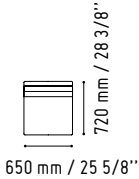

- CUZ2A - VIOLET
- CUZ12 - GREY