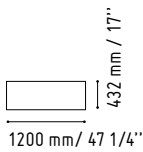

- 116 - BLACK GLASS
- 08 - BLACK

A2L06

- 08 - BLACK TAMBOUR
- 08 - BLACK