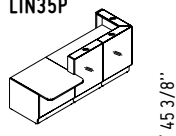

LIN35P

1150 mm / 45 3/8"

2650 mm / 104 3/8"

- ☐ 117 - WHITE GLASS
- ☐ 67 - WHITE PASTEL