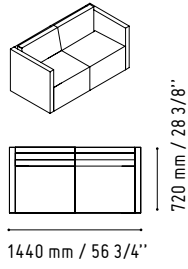

LINEA

MM-2N

- 136 - FUCHSIA GLASS
- 26 - ALUMINIUM SATINATO

- 30 - WHITE TAMBOUR
- 67 - WHITE PASTEL

- INDYWIDUAL
- CUZ12 - GREY

- CUZ12 - GREY