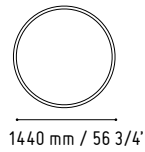

- BLACK GLOSS