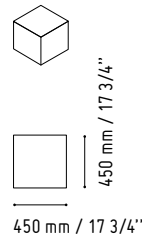

LINEA

MM-PM

- 136 - FUCHSIA GLASS
- 26 - ALUMINIUM SATINATO

- 30 - WHITE TAMBOUR
- 67 - WHITE PASTEL

- INDYWIDUAL
- CUZ12 - GREY

- CUZ12 - GREY