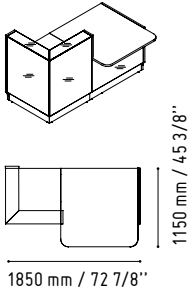

LINEA

LIN29L