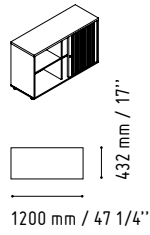

LINEA

A2L06

- 136 - FUCHSIA GLASS
- 26 - ALUMINIUM SATINATO

- 30 - WHITE TAMBOUR
- 67 - WHITE PASTEL

- INDYWIDUAL
- CUZ12 - GREY

- CUZ12 - GREY